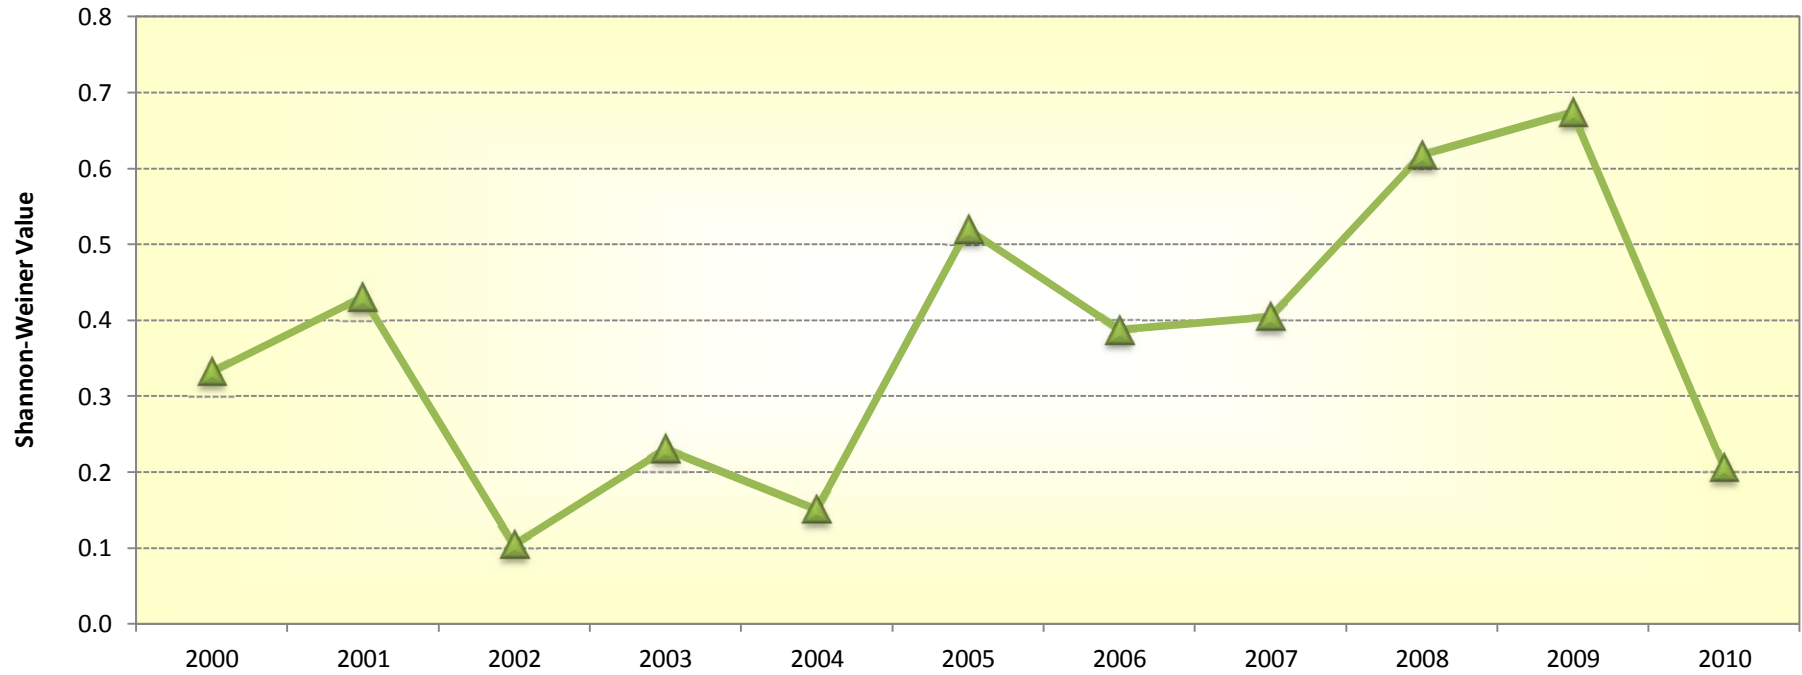

Library Reference 9.36

YOY whole lake diversity from 2000 to 2010 in Onondaga Lake.

Data from littoral seine hauls.

Graph Data

Seine diversity indices

	2000	2001	2002	2003	2004	2005	2006	2007	2008	2009	2010
Shannon-Weiner value	0.33	0.43	0.10	0.23	0.15	0.52	0.39	0.40	0.62	0.67	0.21