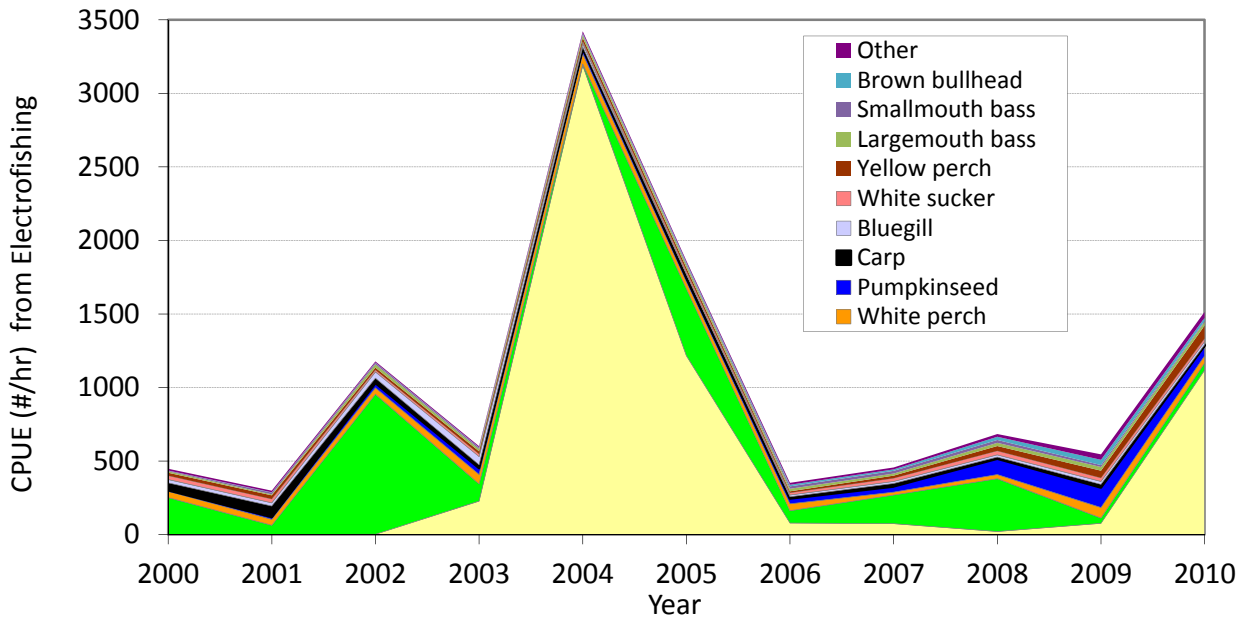

Onondaga Lake Fish Community Structure, 2000-2010 (Clupeids Included)

Onondaga Lake Fish Community Structure, 2000-2010 (Clupeids Excluded)