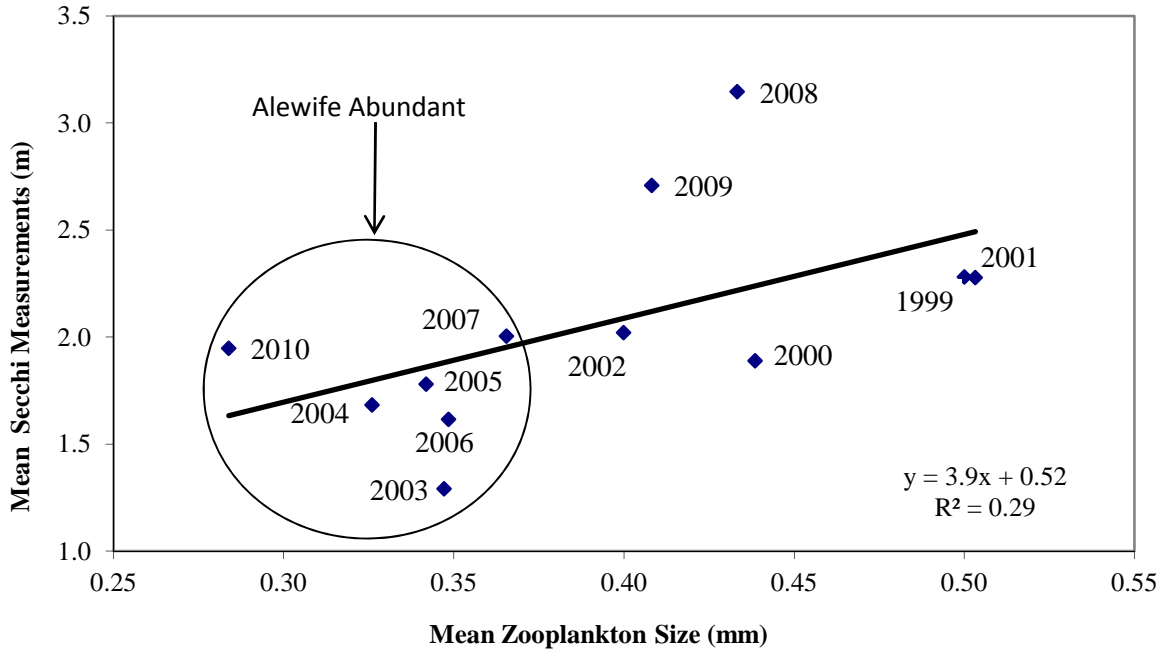

A. Secchi Depth and Mean Zooplankton Size

B. Secchi vs. Mean Zooplankton Size

A) Mean Secchi disk measurements and mean zooplankton size from April through October in Onondaga Lake, 1999 to 2010. B) Regression of mean Secchi disk measurements and mean zooplankton size from April through October in Onondaga Lake 1999 to 2010, labels are the year.