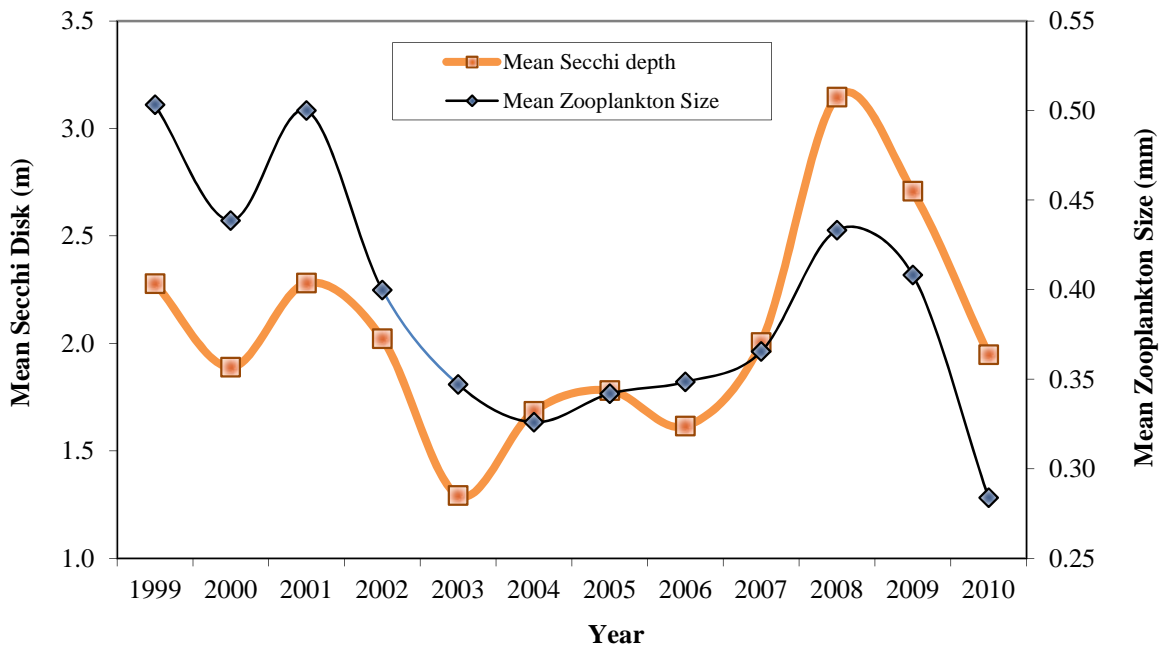

A. Secchi Depth and Mean Zooplankton Size

B. Secchi vs. Mean Zooplankton Size

A) Mean Secchi disk measurements and mean zooplankton size from April through October in Onondaga Lake, 1999 to 2010. B) Regression of mean Secchi disk measurements and mean zooplankton size from April through October in Onondaga Lake 1999 to 2010, labels are the year.