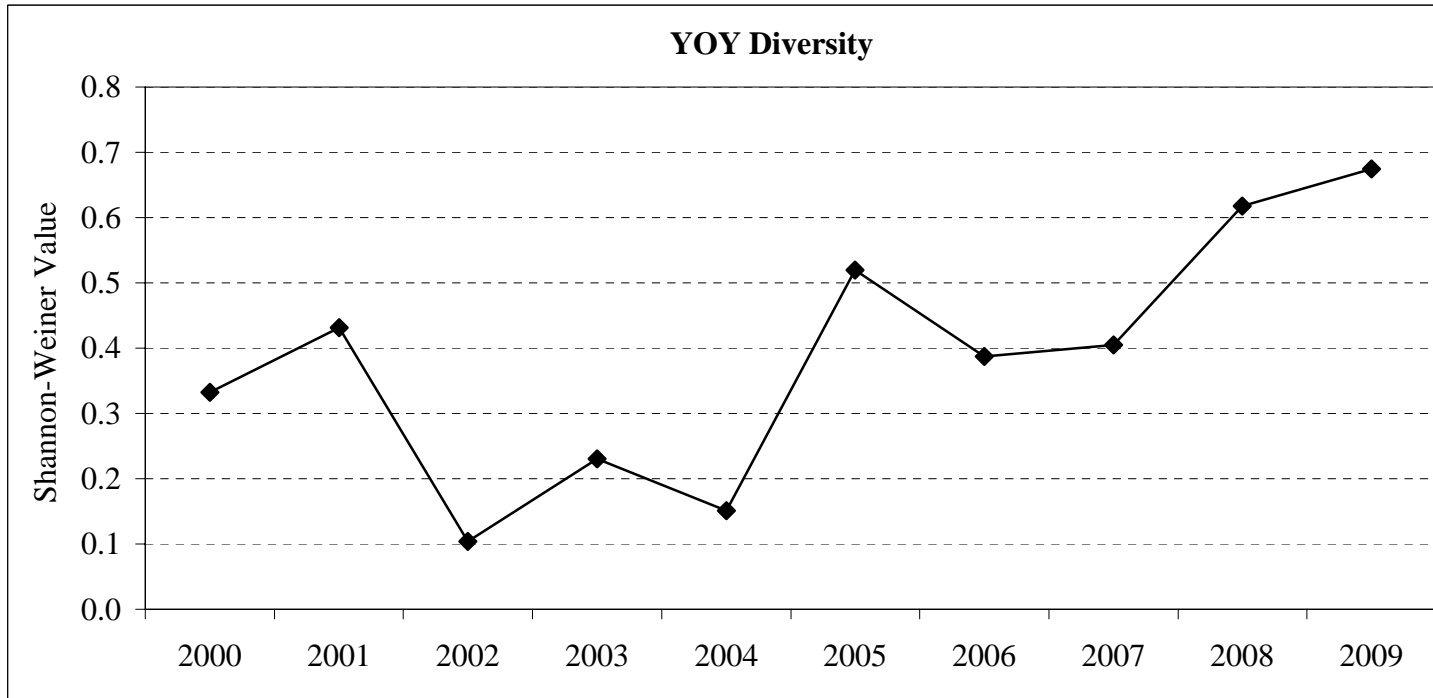

YOY whole lake diversity from 2000 to 2009 in Onondaga Lake.

Data from littoral seine hauls.

Graph Data

Seine diversity indices

| | 2000 | 2001 | 2002 | 2003 | 2004 | 2005 | 2006 | 2007 | 2008 | 2009 |
|----------------------|------|------|------|------|------|------|------|------|------|------|
| Shannon-Weiner value | 0.33 | 0.43 | 0.10 | 0.23 | 0.15 | 0.52 | 0.39 | 0.40 | 0.62 | 0.67 |