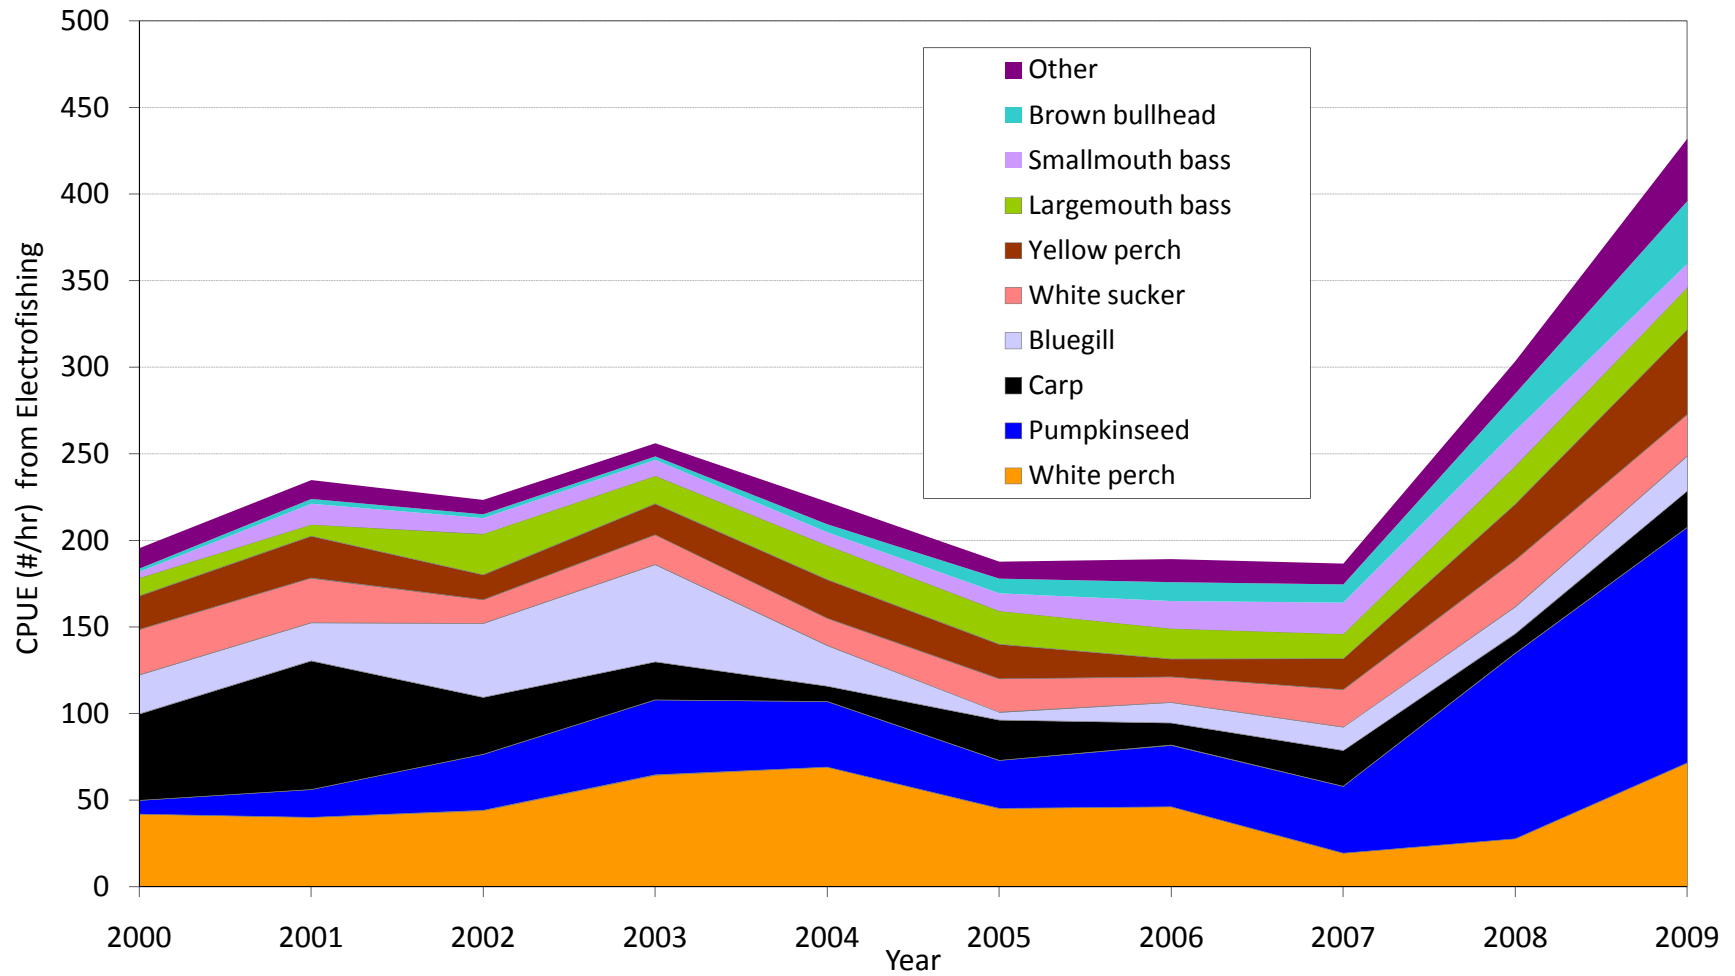

Library Reference 8.7.4.4.8

Onondaga Lake Fish Community Structure, 2000-2009 (Clupeids Excluded)