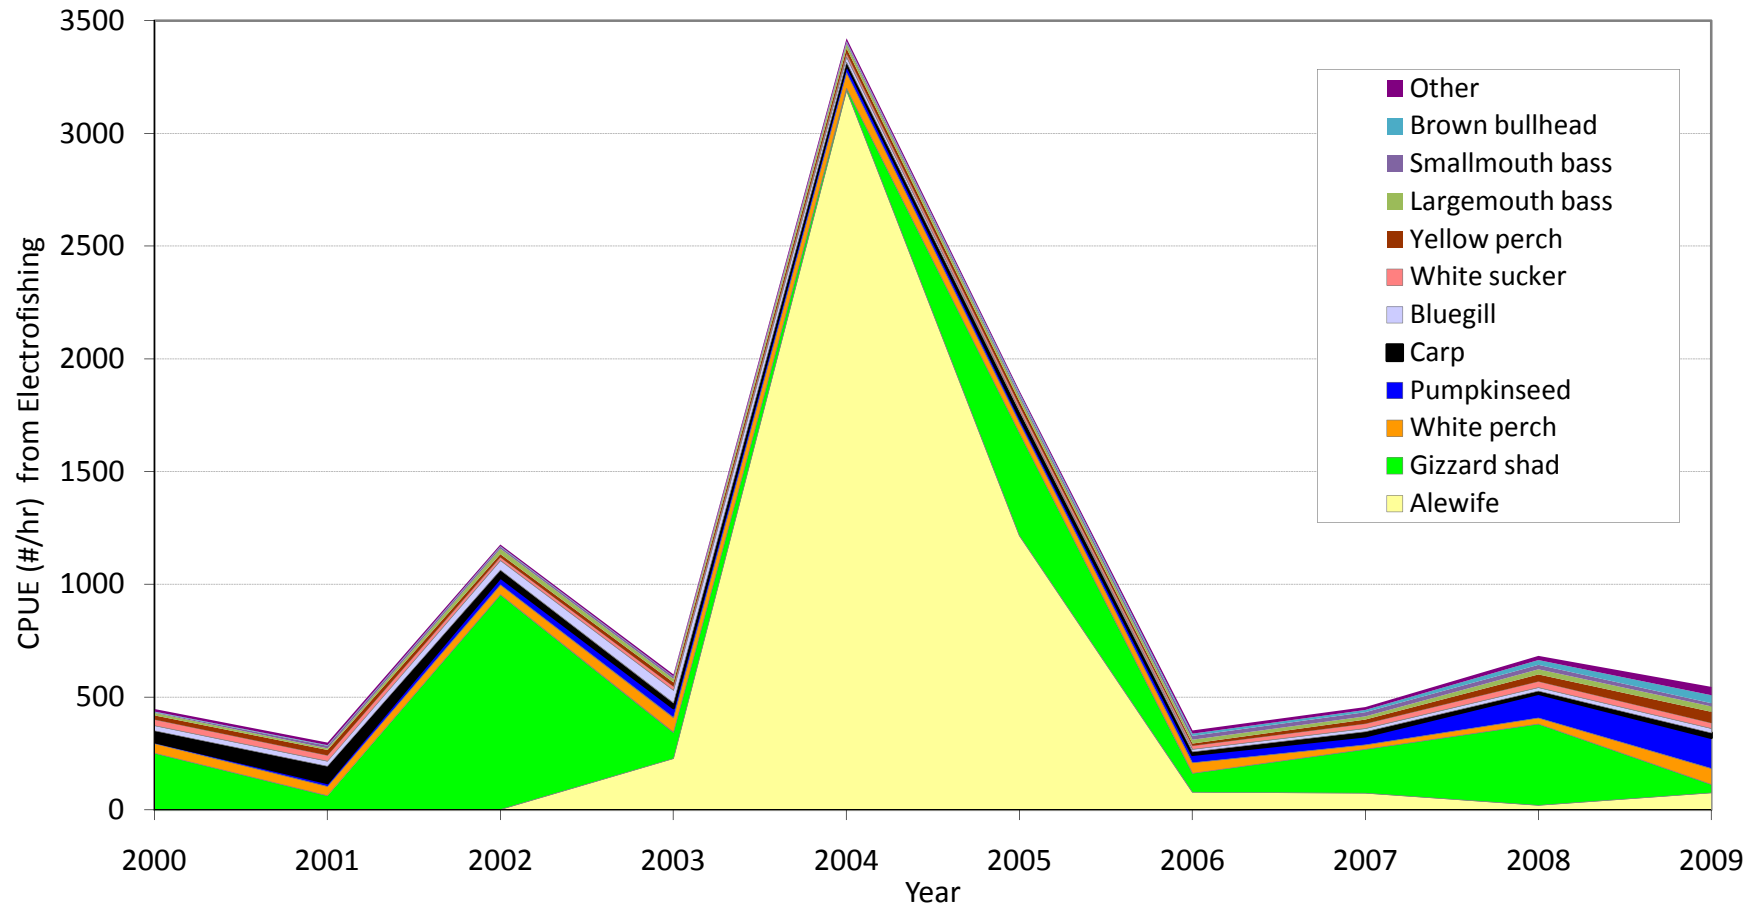

Library Reference 8.7.4.4.7

Onondaga Lake Fish Community Structure, 2000-2009 (Clupeids Included)