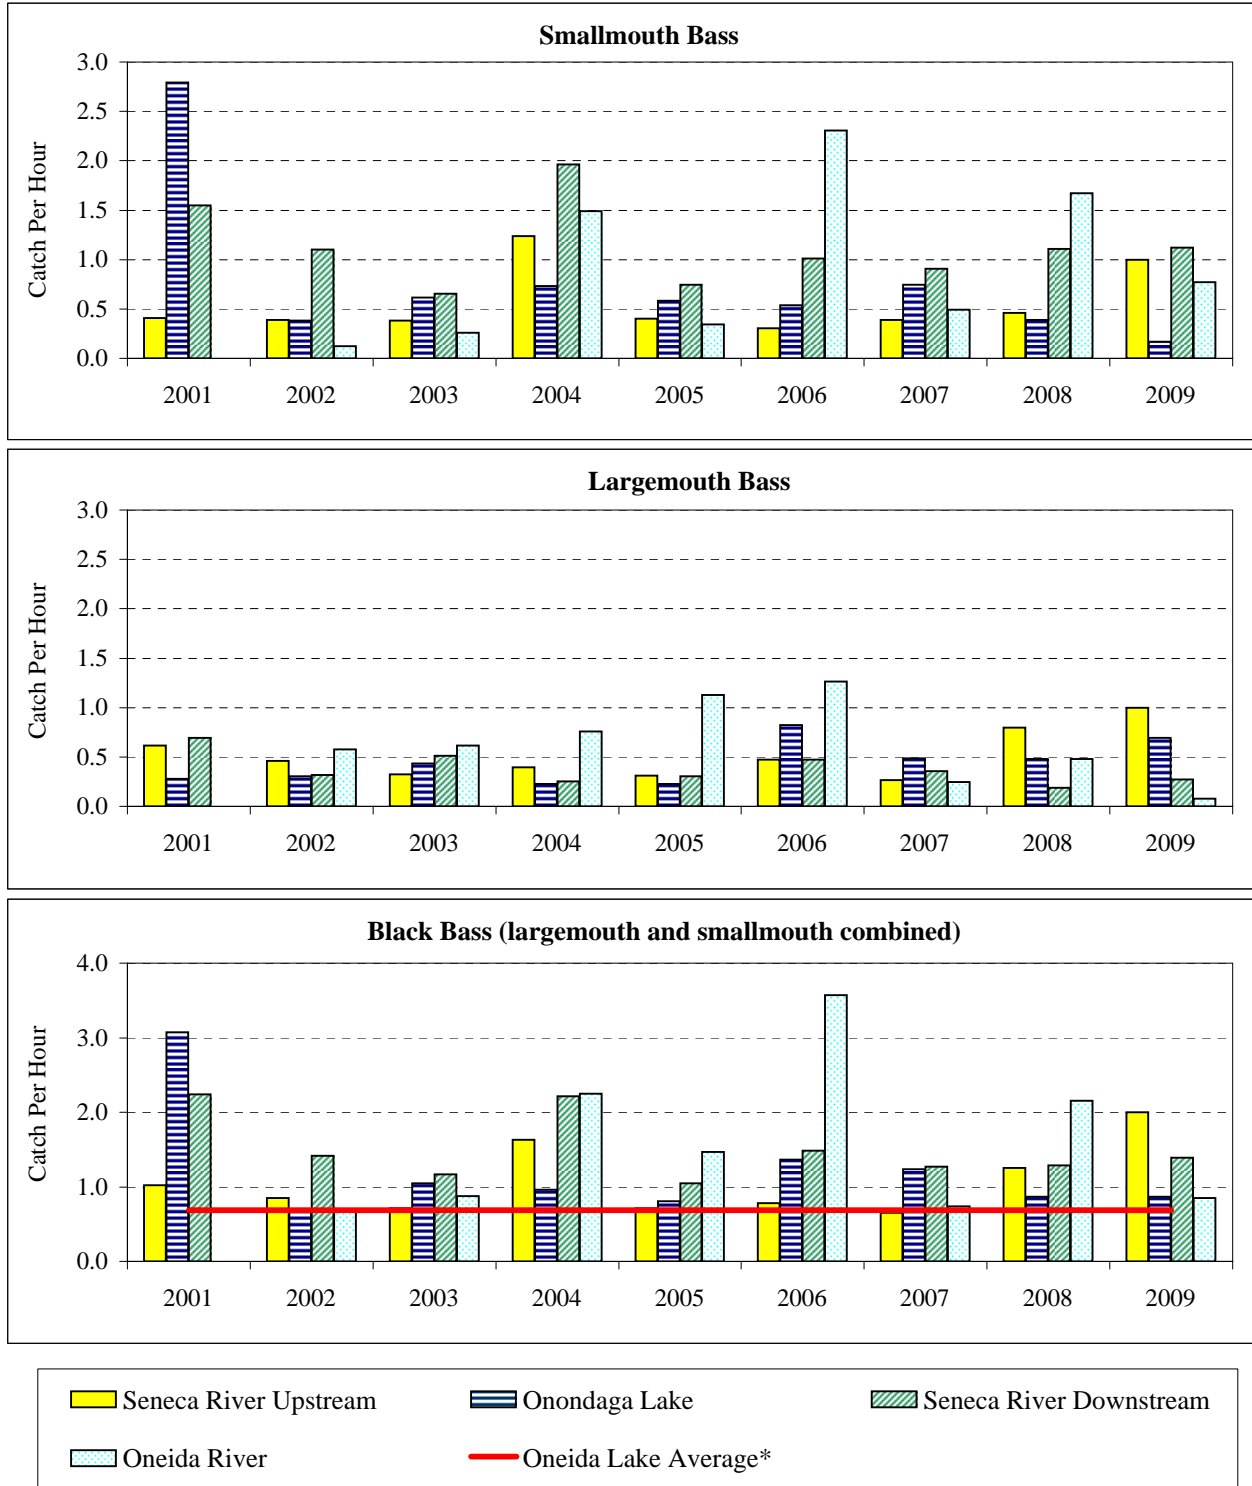

2001-2009 angler catch rates of bass, from diaries, in Onondaga Lake, Seneca River, and Oneida River.

Combined bass catch rates are compared to average catch rates for trips specifically targeting bass in Oneida Lake, averaged from 2002 to 2007.

Graph Data

Smallmouth Bass angler catch rates from diaries.

Year	Onondaga	Seneca River		Oneida River
	Lake	Upstream	Downstream	
2001	2.8	0.41	1.5	
2002	0.38	0.39	1.1	0.12
2003	0.61	0.38	0.65	0.26
2004	0.73	1.2	2.0	1.5
2005	0.58	0.40	0.74	0.34
2006	0.54	0.30	1.0	2.3
2007	0.75	0.39	0.91	0.49
2008	0.39	0.46	1.1	1.7
2009	0.17	1.0	1.1	0.77

Largemouth Bass angler catch rates from diaries.

Year	Onondaga	Seneca River	Seneca River	Oneida River
	Lake	Upstream	Downstream	
2001	0.28	0.61	0.69	
2002	0.31	0.46	0.32	0.57
2003	0.43	0.33	0.51	0.62
2004	0.23	0.40	0.25	0.76
2005	0.23	0.31	0.30	1.1
2006	0.83	0.47	0.47	1.3
2007	0.48	0.27	0.36	0.25
2008	0.48	0.80	0.19	0.48
2009	0.69	1.00	0.27	0.08

Black Bass - combined smallmouth and largemouth bass angler catch rates from diaries.

Year	Onondaga	Seneca River	Seneca River	Oneida River	Oneida Lake Average (2002-2007)*
	Lake	Upstream	Downstream		
2001	3.1	1.0	2.2		0.685
2002	0.69	0.85	1.4	0.69	0.685
2003	1.0	0.71	1.2	0.88	0.685
2004	1.0	1.6	2.2	2.2	0.685
2005	0.81	0.71	1.0	1.5	0.685
2006	1.4	0.78	1.5	3.6	0.685
2007	1.2	0.66	1.3	0.74	0.685
2008	0.87	1.3	1.3	2.2	0.685
2009	0.86	2.0	1.4	0.85	0.685