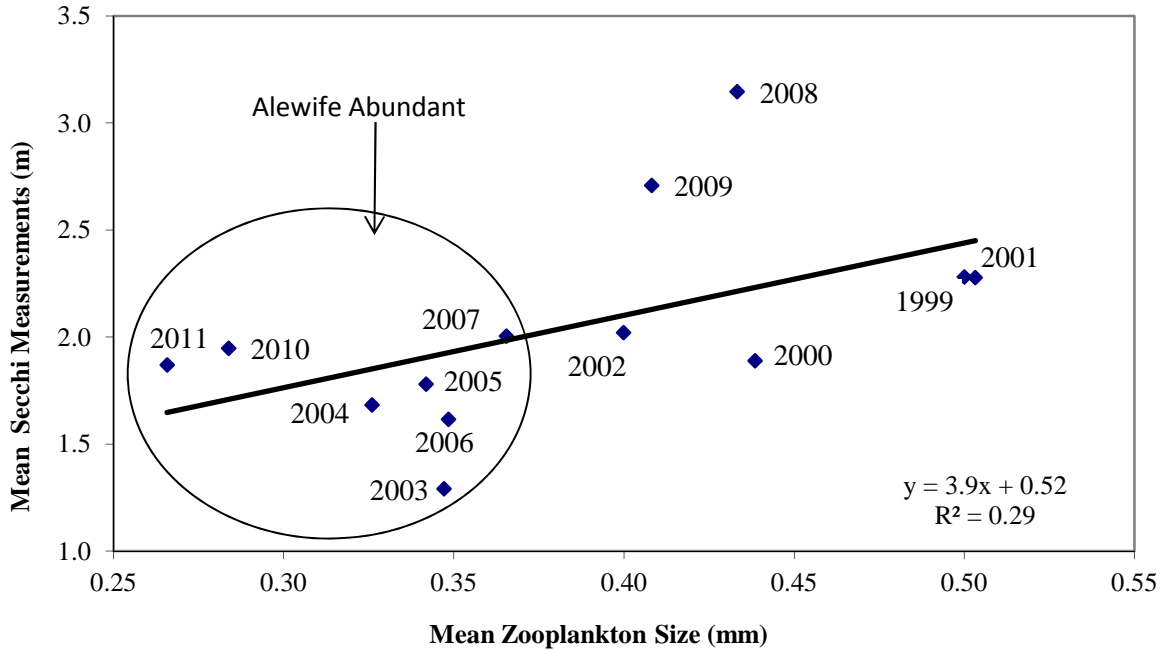

A. Secchi Depth and Mean Zooplankton Size

B. Secchi vs. Mean Zooplankton Size

A) Mean Secchi disk measurements and mean zooplankton size from April through October in Onondaga Lake, 1999 to 2011. B) Regression of mean Secchi disk measurements and mean zooplankton size from April through October in Onondaga Lake 1999 to 2011, labels are the year.