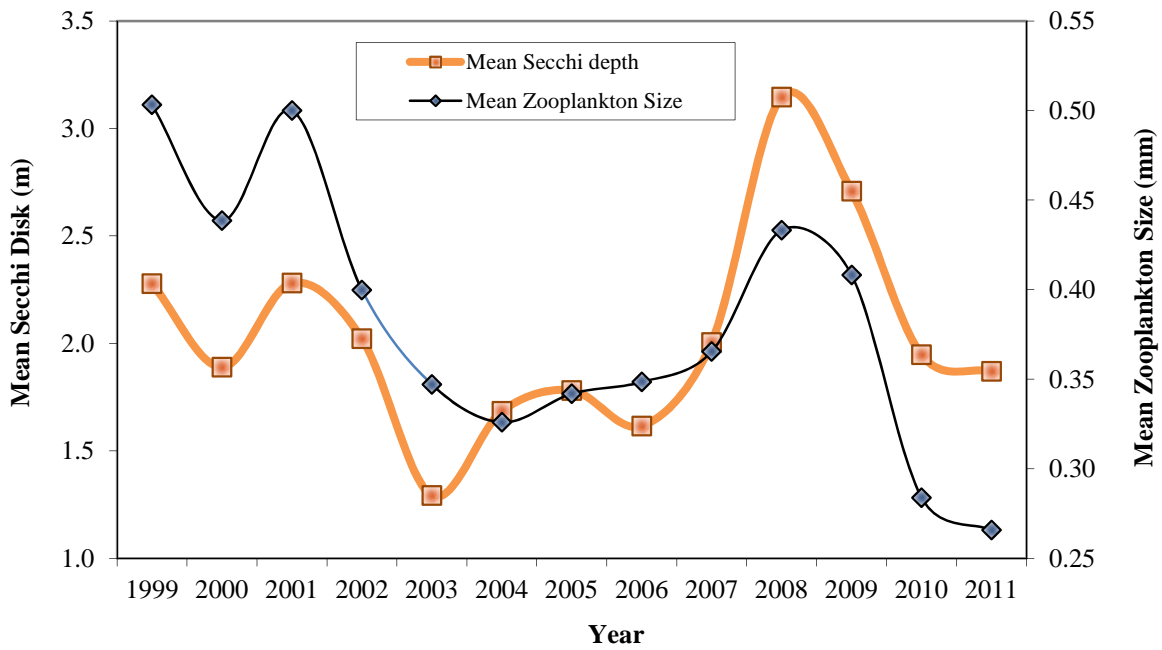

A. Secchi Depth and Mean Zooplankton Size

B. Secchi vs. Mean Zooplankton Size

A) Mean Secchi disk measurements and mean zooplankton size from April through October in Onondaga Lake, 1999 to 2011. B) Regression of mean Secchi disk measurements and mean zooplankton size from April through October in Onondaga Lake 1999 to 2011, labels are the year.